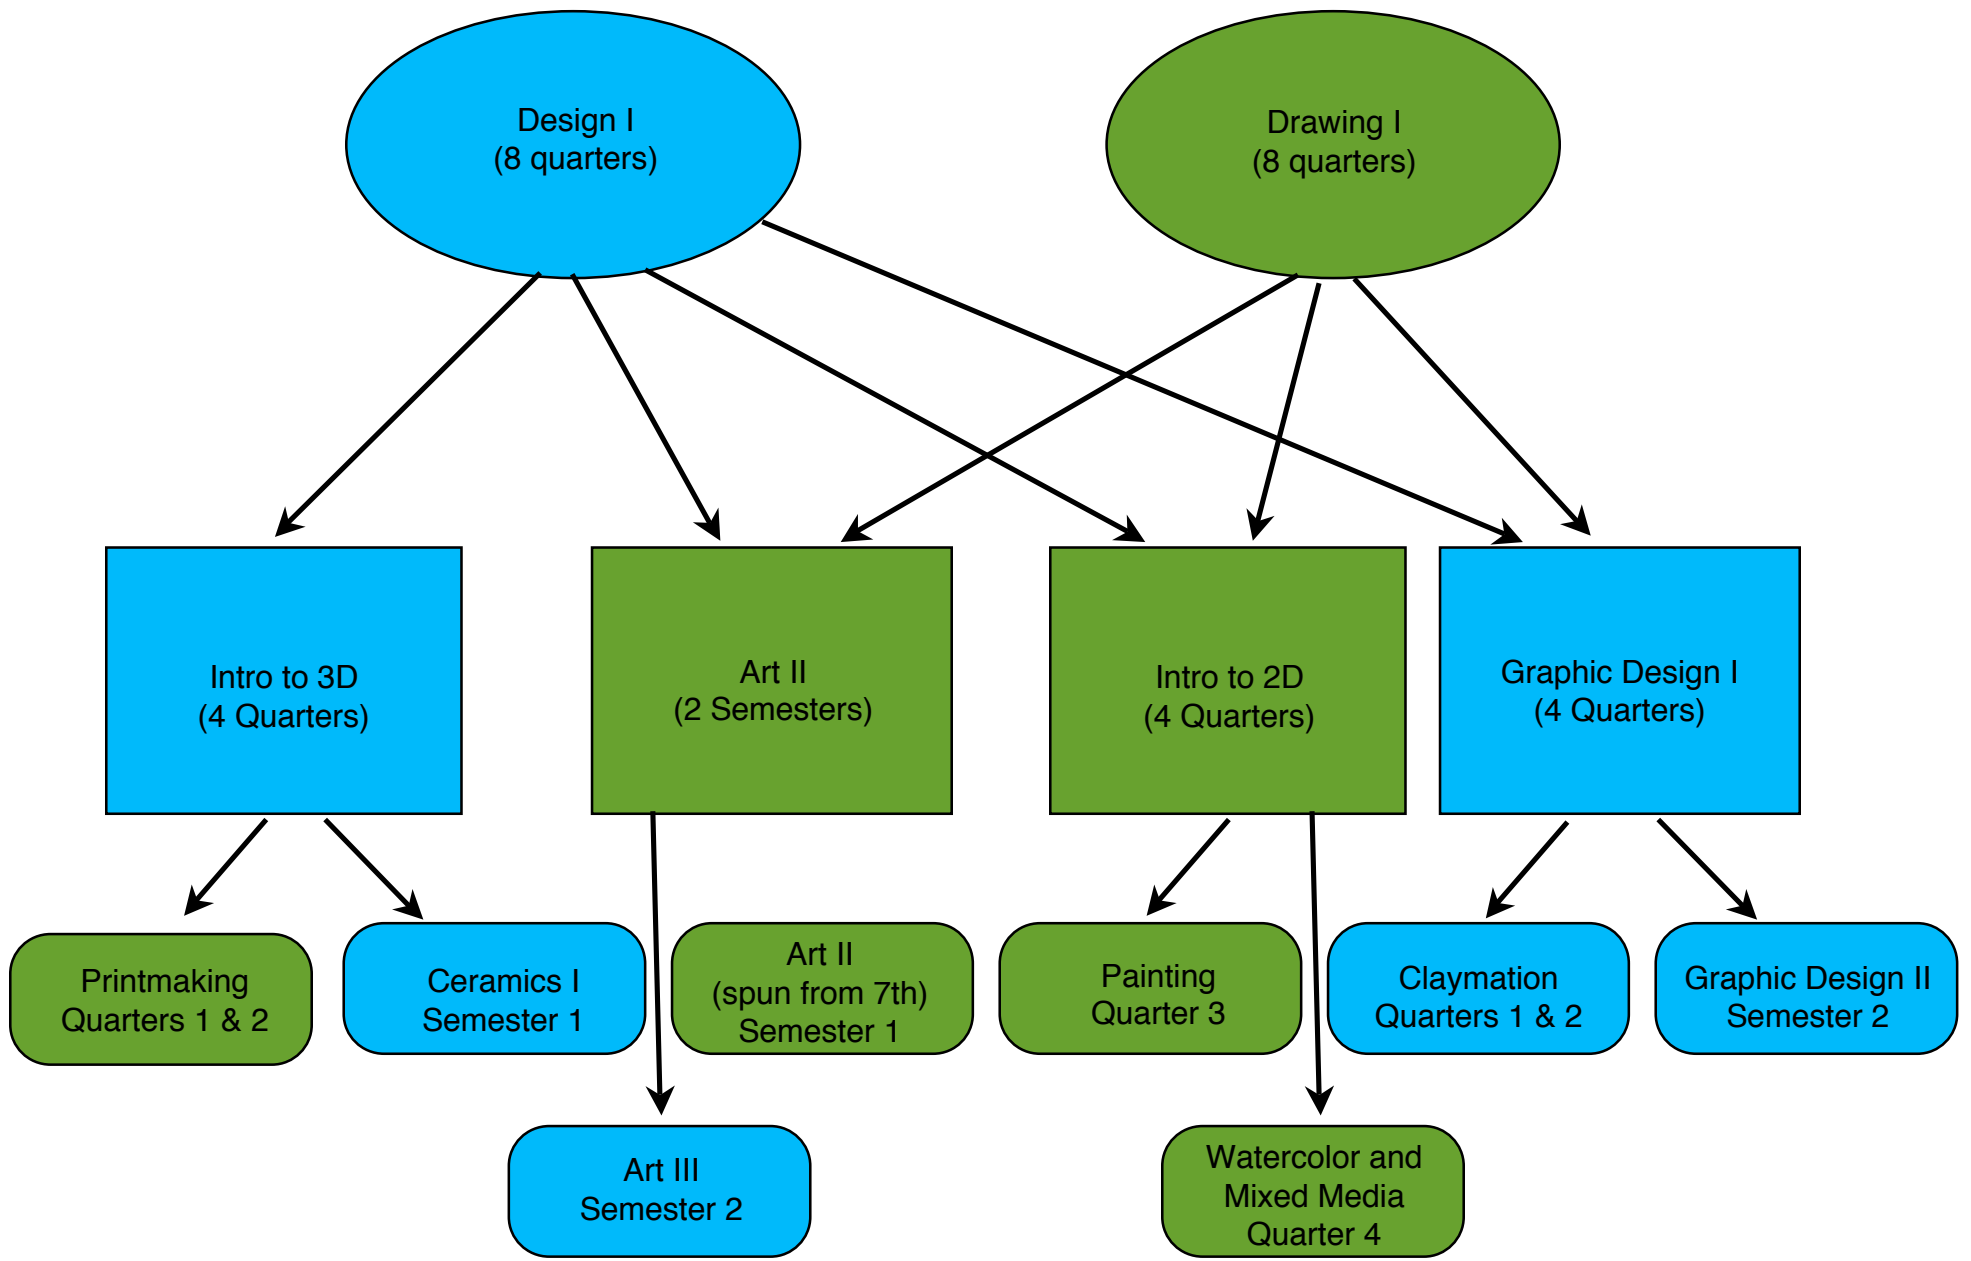

Visual Arts Flow Chart

Blue - Ms. Orton

Green - Mrs. Tipton